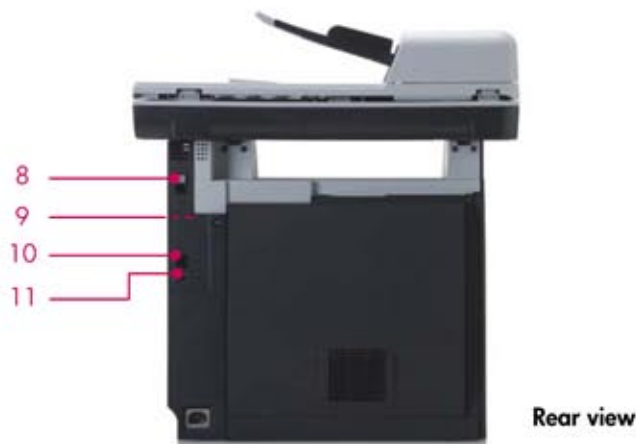

HP Color LaserJet CM2320 MFP series

1. 1 50-sheet ADF for hands-free copying, scanning, and faxing
2. 2 Intuitive color graphical display with fax, copy, and scan keys, a built-in help function, and photo preview
3. 3 150-sheet output bin
4. 4 One-door access to the preinstalled, easy-to-replace Original HP print cartridges with HP ColorSphere toner
5. 5 50-sheet multipurpose tray for convenient use of specialty papers
6. 6 250-sheet input tray 2 with the option to add a 250-sheet input tray 3 for a maximum input capacity of 550 sheets
7. 7 Color flatbed scanner with LED illumination
8. 8 RJ-11 fax ports
9. 9 A powerful 450 MHz processor and 160 MB memory, expandable to 416 MB
10. 10 Built-in Ethernet/Fast Ethernet networking
11. 11 Hi-Speed USB 2.0 port

HP Color LaserJet CM2320nf MFP shown. CM2320fxi model, with automatic two-sided printing and copying, photo memory card slots and additional 250-sheet input tray, shown in "Series at a glance" table below.

ColorSphere
HP TONERS

Series at a glance

Part number	CM2320n	CM2320nf	CM2320fxi
50-sheet ADF, 50-sheet multipurpose tray 1, and 250-sheet input tray 2	✓	✓	✓
250-sheet input tray 3	Optional	Optional	✓
Color printing, scanning, and copying	✓	✓	✓
Built-in Ethernet/Fast Ethernet networking	✓	✓	✓
Fax (including FaxTel and private receive)	Not available	✓	✓
Color graphical display	Not available	✓	✓
Two-sided printing and copying	Manual	Manual	Automatic
Photo memory card slots	Not available	Not available	✓
Scan to e-mail	PC assisted	Stand alone	Stand alone